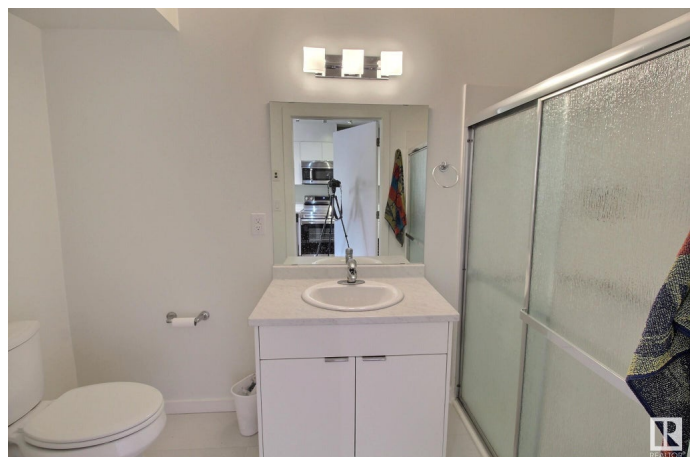

$104,900 - 103 610 Calahoo Road, Spruce Grove

MLS® #E4448371

$104,900

1 Bedroom, 1.00 Bathroom, 389 sqft
Condo / Townhouse on 0.00 Acres

City Centre, Spruce Grove, AB

Check out this cute studio style apartment, located steps from the Heritage Trail system, and many amenities. It's a great space to have as a rental, or a first home. Maybe you're only in town a couple days a month and don't need much space. A Murphy/wall bed would be perfect in here. This unit also features insuite laundry (with a brand new washer and dryer), and the building has a fitness room. A MUST see!!

Built in 2016

Essential Information

MLS® #	E4448371
Price	$104,900
Bedrooms	1
Bathrooms	1.00
Full Baths	1
Square Footage	389
Acres	0.00
Year Built	2016
Type	Condo / Townhouse
Sub-Type	Lowrise Apartment
Style	Single Level Apartment
Status	Active

Community Information

Address 103 610 Calahoo Road